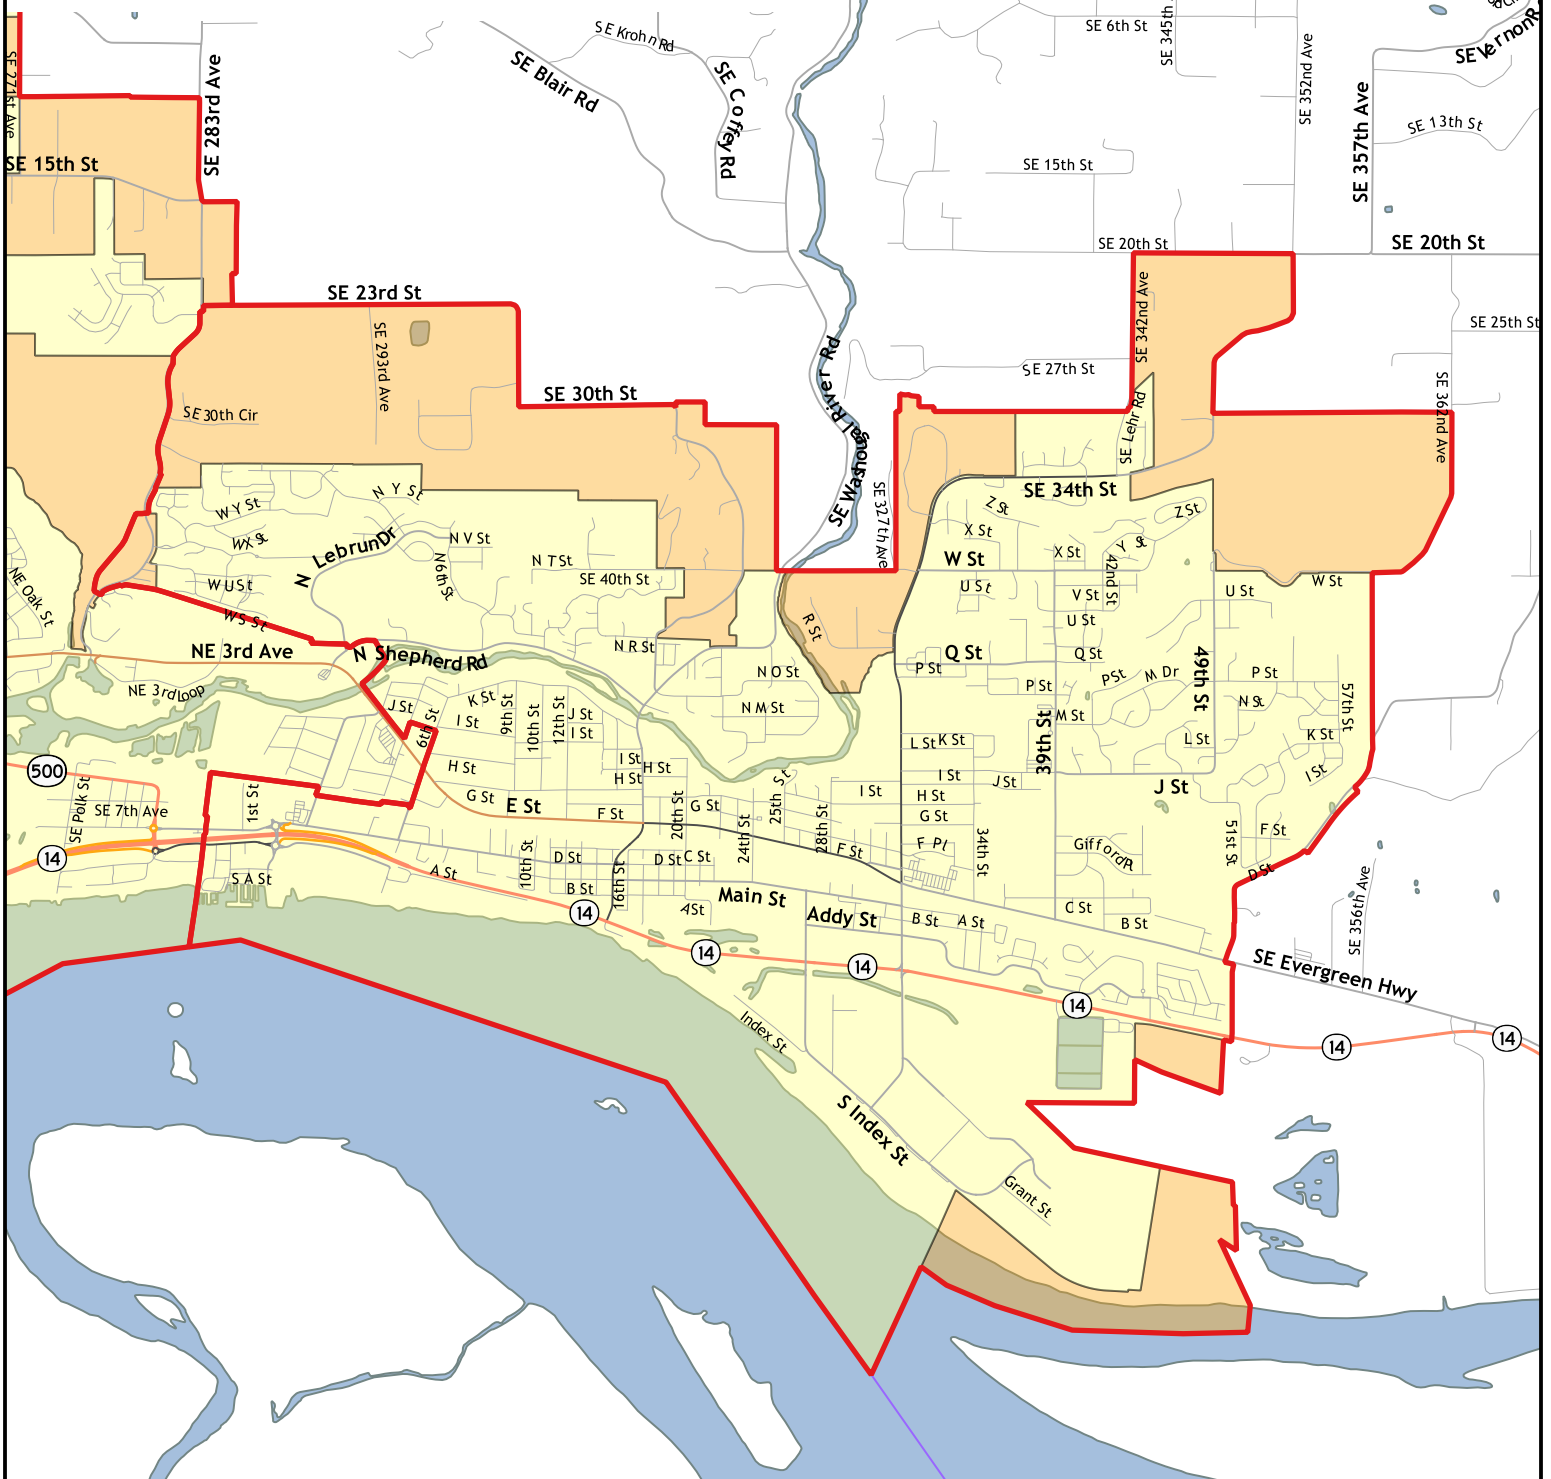

Washougal

No Burn Area

Legend

-  No Burn Boundary
-  City Limits
-  Urban Growth Area

The information contained within this map has been obtained from many sources. SWCAA accepts no responsibility for any inaccuracies that may be present.

This map is current as of February 15, 2016.